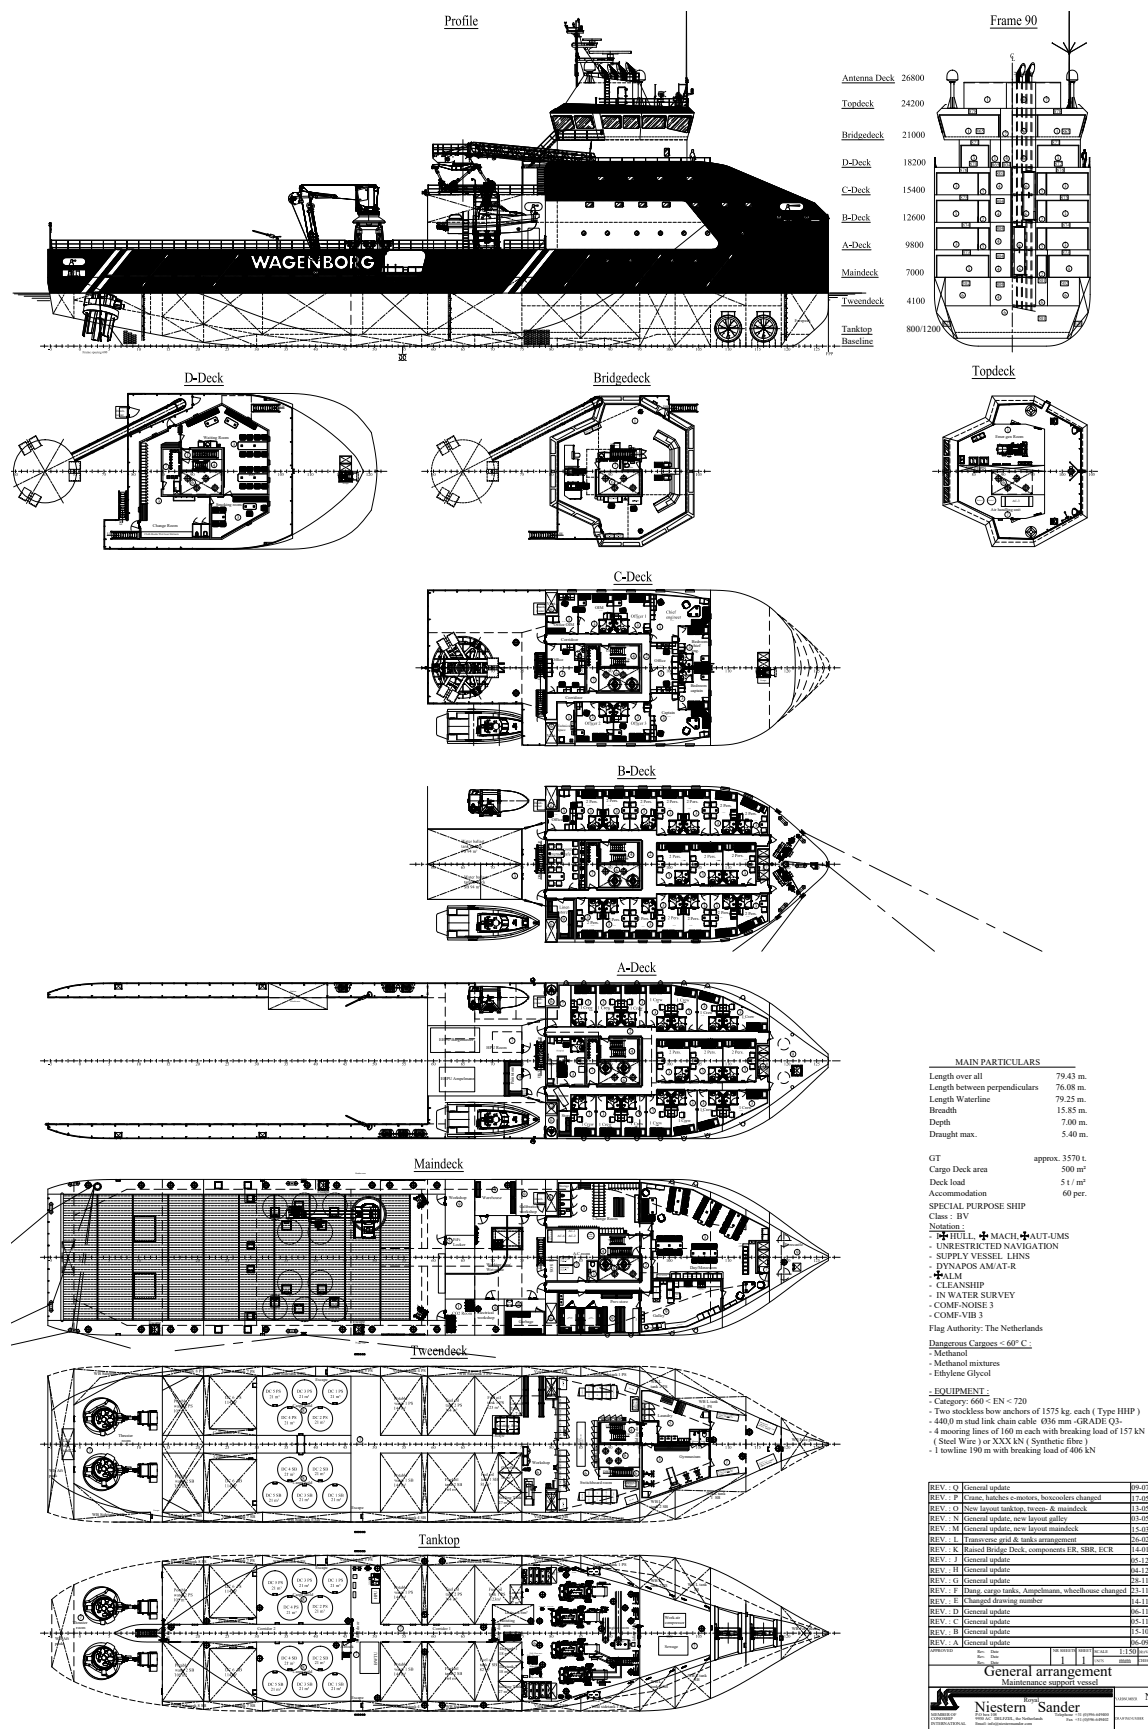

W2W KROONBOURG

Wagenborg Offshore

Marktstraat 10, 9934 CK Delfzijl, Netherlands | P.O. Box 14, 9930 AA Delfzijl, Netherlands
T +31 596 636 911 | E offshore.commercial@wagenborg.com | wagenborg.com