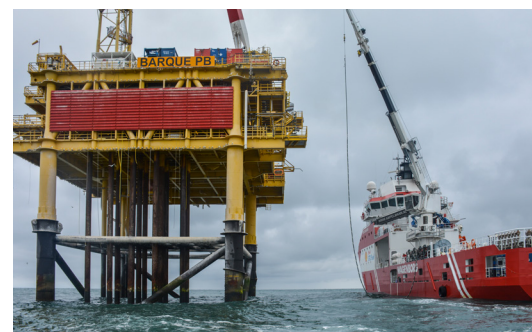

DIMENSIONS

GT 3,750t (approx)
LOA: 79.43m
LBPP: 76.08m
BOA: 15.85m
Moulded depth: 7.00m
Draught max: 5.40m
Airdraft in ballast: 31.30m

THRUSTER AND PROPULSION PLANT

Main Diesel gens: 4x CAT 3512
Rating: 1700 kW each
Stern thrusters: 2x Voith SCHneider Propeller
Rating: 1850 kW each
Stern thruster drive: Active front end
Bowthruster 2x Rim Drive
Rating: 1000 kW each
Bow thruster drive: 12 pulse frequency drive

FUEL

Fuel GTL (Gas-To Liquid)

DYNAMIC POSITION

Kongsberg DP-21
Position reference systems: 1x Cyscan
1x Radius
2x DGPS

ACCOMMODATION

60 persons in single and double cabins
4 offices
1 hospital

OTHER FACILITIES

Main deck area 500m²
Deck strength 5t/m²
1x integrated Ampelmann motion compensated gangway
1x motion compensated offshore deck crane
Lifting capacity: 20t at 10m / 2t at 32.5m
15t at 9m/ 1.5t at 32.5m

Covered working area and additional workshops and warehouse on main deck

SPECIAL PRODUCT TANKS

Products: MEG, C.I., K.H.I., foam MEG
Capacities: 10 x 21m³
1 x 110m³
1 x 50m³

CARGO PUMPS

12x cargo booster/transfer pumps 30 m³/hr - 6 bar each
2x High pressure injection pumps 5m³/hr - 425 bar
1x Potable water discharge pump 75 m³/hr
1x Fuel Oil discharge pump 75 m³/hr
5x Special product reeled bunker hoses TODO couplings

Wagenborg Offshore

Marktstraat 10, 9934 CK Delfzijl, Netherlands | P.O. Box 14, 9930 AA Delfzijl, Netherlands
T +31 596 636 911 | E offshore.commercial@wagenborg.com | wagenborg.com